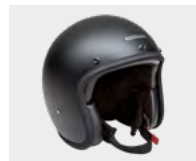

### CROSS-SELLING PRODUCTS

Stachus trousers, khaki

Treptow GORE-TEX®  
boots, black

Bowler helmet, black