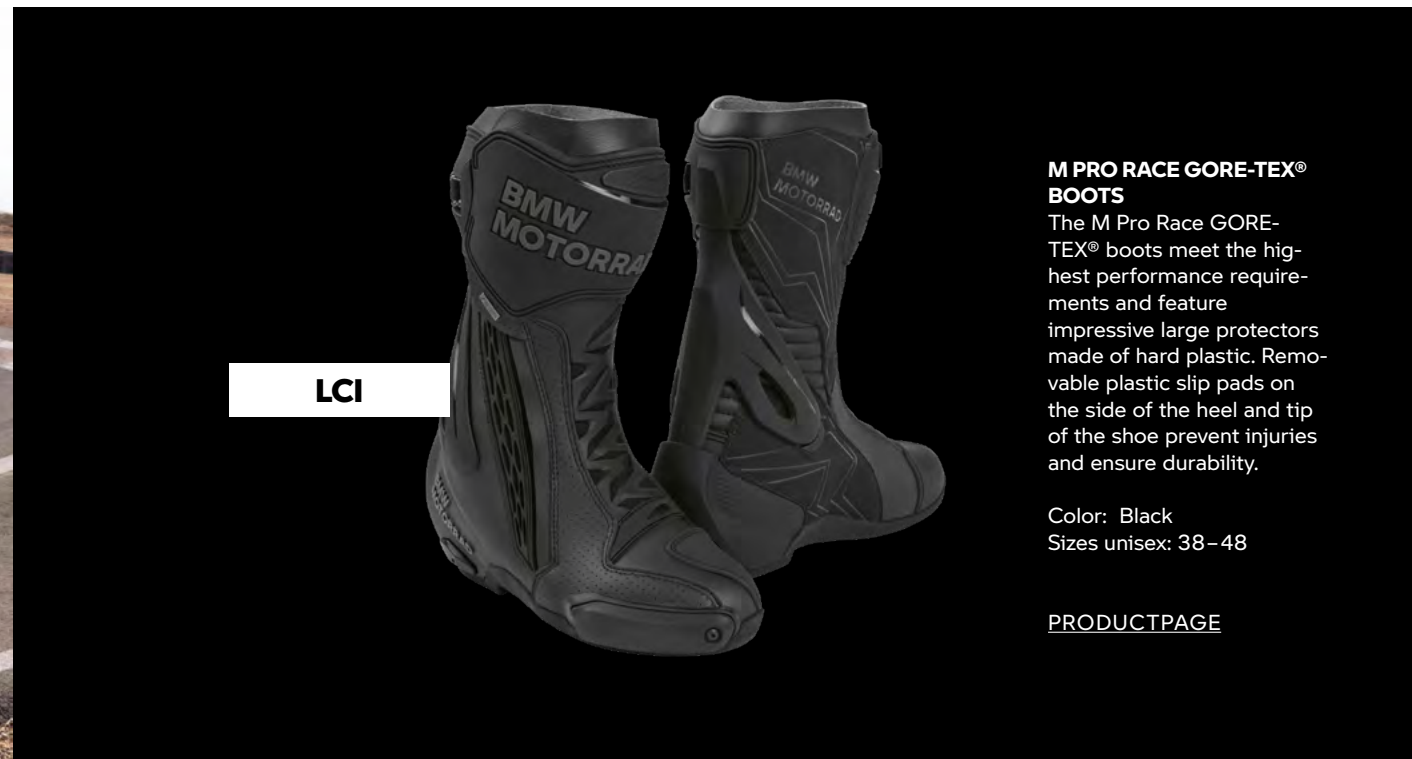

A stretchy outsert is included for the Pace and Pace Pro Jacket as well as for the CROSS-SELLING Trousers. It's very lightweight, comes in a small package size and has a sporty design.

LCI