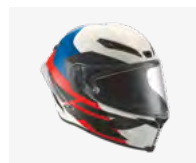

M Pro Race helmet,
circuit