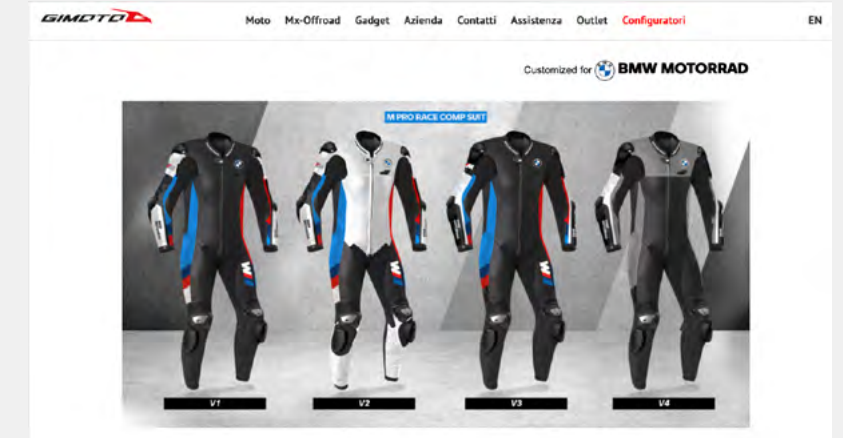

## CROSS-SELLING PRODUCTS

M Pro Race GORE-TEX® Boots

Pro Race Gloves

M Pro Race helmet, circuit

Link to Configurator Gimoto:  
<https://www.gimoto.com/it/suit-configurator/bmw>