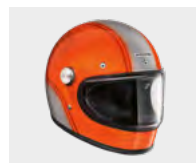

## CROSS-SELLING PRODUCTS

Stachus trousers, black

Seoul GORE-TEX® sneakers, black

Grand Racer helmet, daytona

PRODUCT	SIZE	PRODUCT NUMBER
Color(s)		Black
Jacket MEN	46	7612 5A809E3
	48	7612 5A809E4
	50	7612 5A809E5
	52	7612 5A809E6
	54	7612 5A809E7
	56	7612 5A809E8
	58	7612 5A8C8D9
	60	7612 5A8C8E5
	62	7612 5A8C8E6
	64	7612 5A8C8E7
	66	7612 5A8C8E8