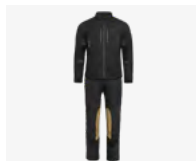

CROSS-SELLING PRODUCTS

GS Coro GORE-TEX® suit
(jacket & trousers)