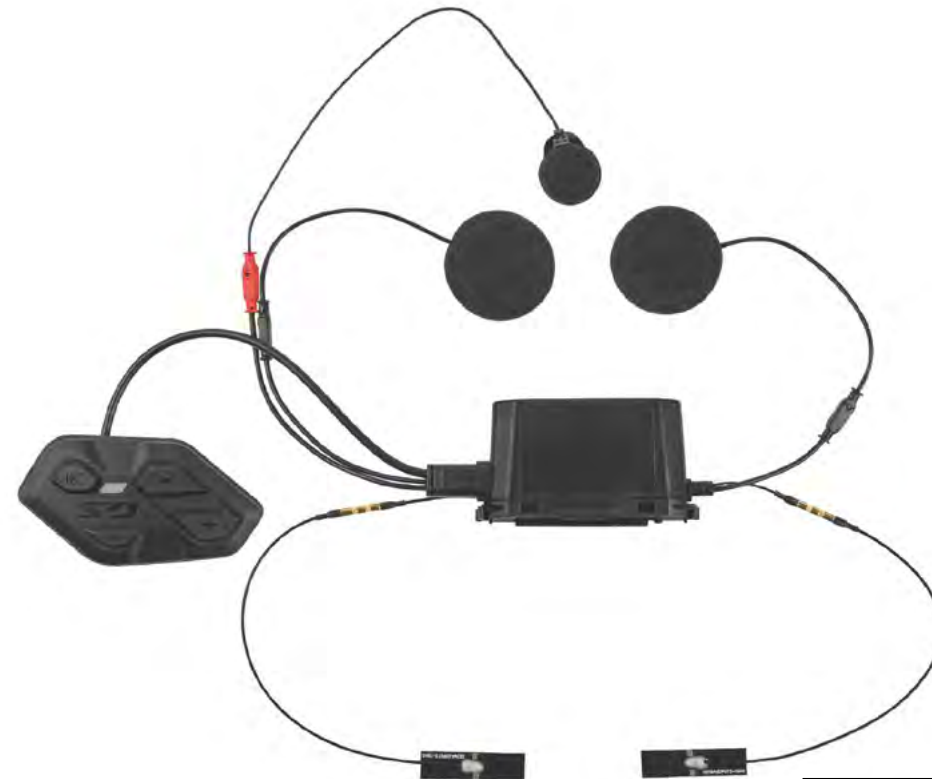

BMW CONNECTEDRIDE COM P1 GS

NEW

HIGHLIGHT

The BMW ConnectedRide COM P1 GS offers a communication system that is perfectly integrated into the new GS helmet variants and is the first system of its kind that can be operated entirely using the Navigator or app via a Multi-Controller on the motorcycle. It offers an impressively high level of sound quality, AI-supported noise suppression and high mesh range.

Helmet Type	-
Operation Area	Offroad | Road | Tour
Outer Material (Helmet Shell)	-
Removable & washable inner padding	-
Closure	-
Visor Lock System | Integrated Sun Visor	-
Ventilation Elements | Breath deflector	-
MIPS System | Pinlock	-
Emergency Quick Release System	-
Amount of shell sizes for perfect fit	-
Sizes	-
Homologation	-
Preparation for communication System	-
Decors | Color(s)	Black
Special USPs	Built-in solution for all new GS helmets, intuitive operation using the Multi-Controller, Seamless integration with the Navigator and App, HD Sound quality with AI-based noise reduction, robust and protected, convenient updates and administration via App

CROSS-SELLING PRODUCTS

Black

**VALUABLE
& COMPLEX
PRODUCT**

Please double check the official product information for further details

PRODUCT	PRODUCT NUMBER
Color(s)	Black
One Size	7651 5B65764